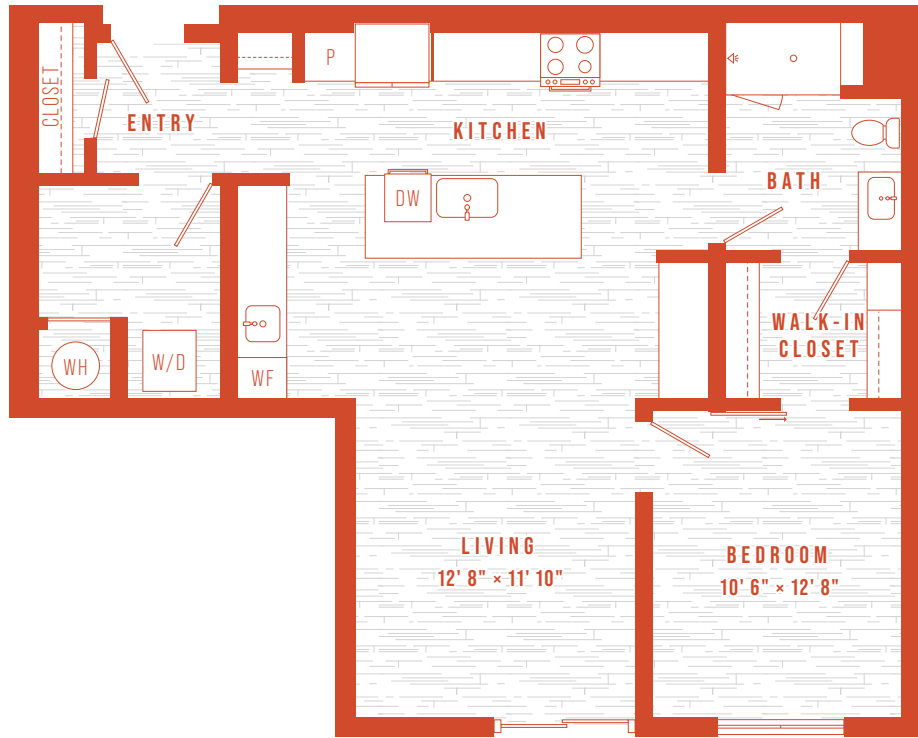

A13-EL

1 BEDROOM
1 BATH
937 SQ FT
LEVELS 3-10

Floor plans are artist's renderings. All dimensions are approximate. Actual product and specifications may vary in dimension or detail. Not all features are available in every apartment. Prices and availability are subject to change. Please see a representative for details.