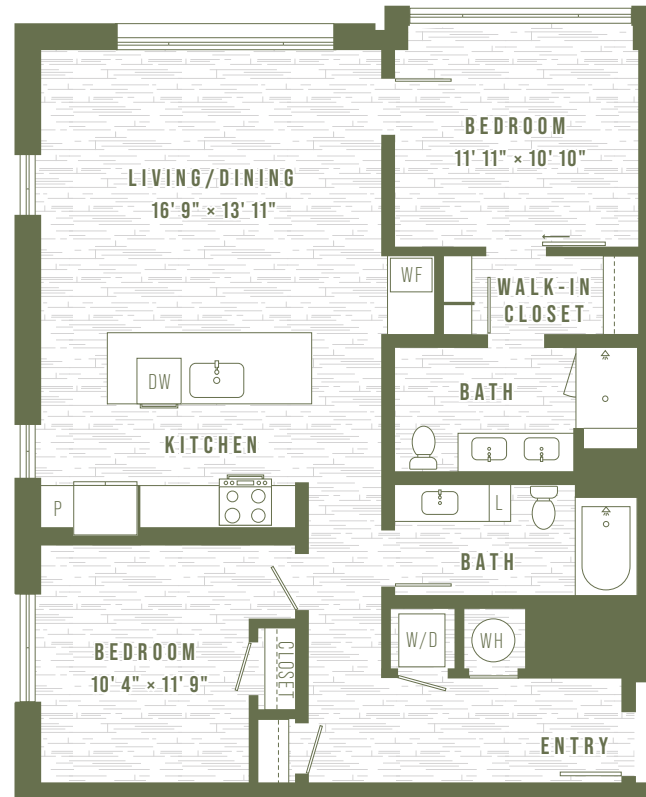

B3

2 BEDROOM
2 BATH
1,116 SQ FT
LEVELS 3-9

Floor plans are artist's renderings. All dimensions are approximate. Actual product and specifications may vary in dimension or detail. Not all features are available in every apartment. Prices and availability are subject to change. Please see a representative for details.