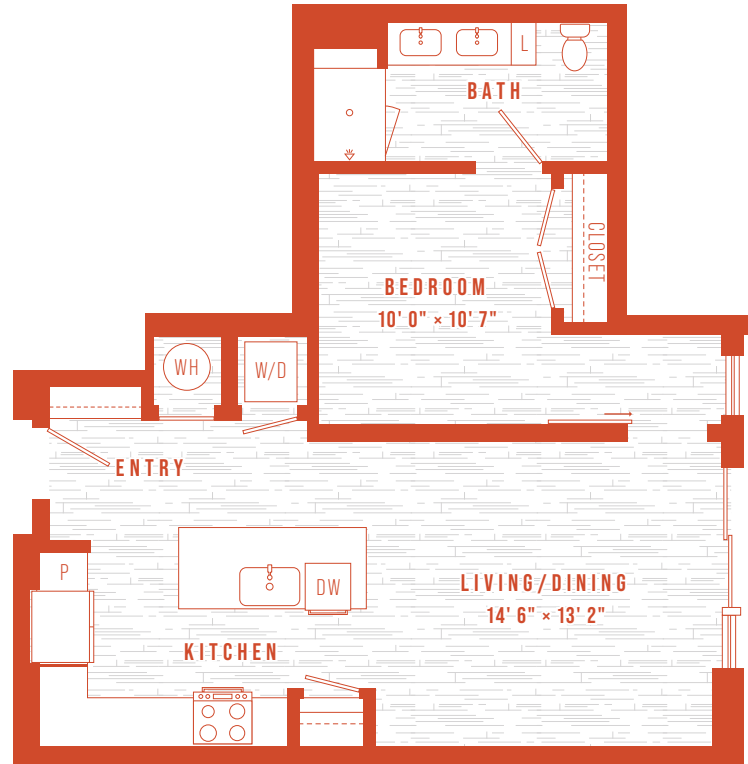

A6

1 BEDROOM

1 BATH

723 SQ FT

LEVELS 3-10

Floorplans are artist's renderings. All dimensions are approximate. Actual product and specifications may vary in dimension or detail. Not all features are available in every apartment. Prices and availability are subject to change. Please see a representative for details.