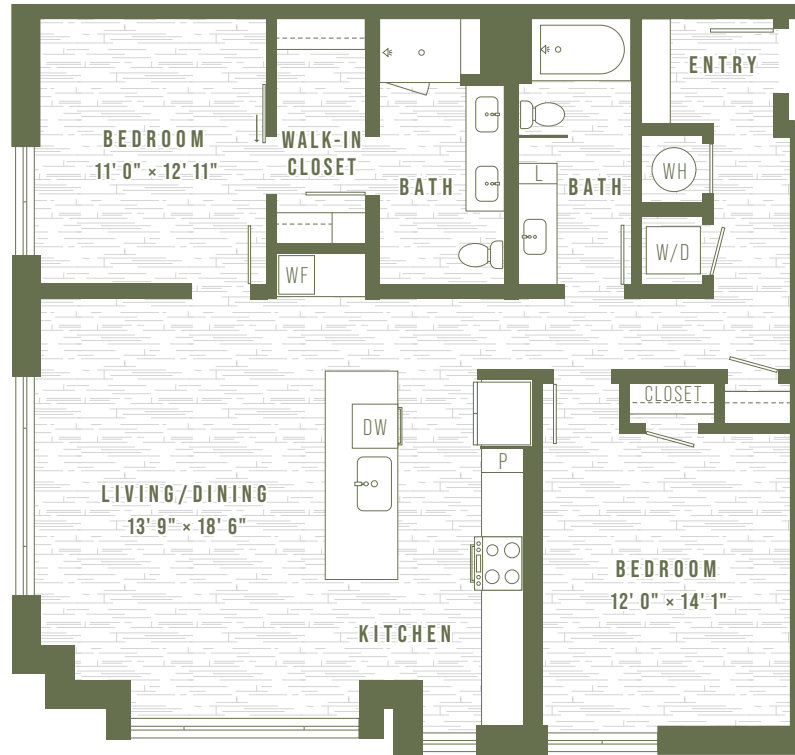

# B7

2 BEDROOM  
2 BATH  
1,251-1,273 SQ FT  
LEVELS 3-10

Floor plans are artist's renderings. All dimensions are approximate. Actual product and specifications may vary in dimension or detail. Not all features are available in every apartment. Prices and availability are subject to change. Please see a representative for details.